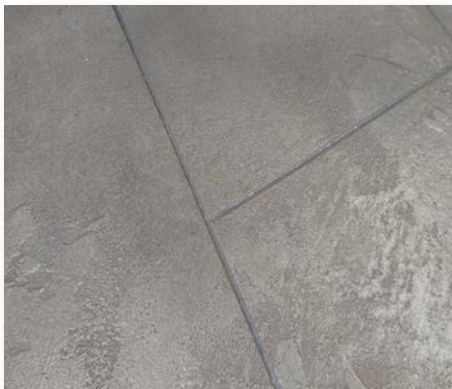

**THIN CONCRETE OVERLAY**

**PRODUCT INFORMATION**

Durável TCO is an extremely flexible Micro-Topping overlay that can be used for interior and exterior applications on horizontal and vertical surfaces. This is where imagination and functionality meet. Durável TCO can be used to create a fresh flat surface or unique texture on old tired and worn concrete. This new canvas can be colored integrally using Overlay Color Packs as a great basis for design. With some imagination, creativity, and In-Fluence stains, an extremely durable new and beautiful surface comes to life. Durável TCO has been engineered to lead the industry in compressive strength, durability, adhesion, and ease of use. Durável TCO is a self-bonding add water only white or gray thin concrete overlay. Durável packages overlay and repair mortars in weather-resistant plastic bags to extend product shelf life. Please help take care of the environment and take our empty bags to a recycling center!

**TEXTURE OPTIONS**

- Smooth Finishes
- Stencil and Grout Designs
- Wood Look Concrete
- Slate Finishes
- Vertical Venetian Look

**TYPICAL USES**

- Commercial Flooring
- Restaurants and Showrooms
- Residential Flooring Inside and Out
- Wall Finishes
- Creative Stencil Designs

### CUSTOM TEXTURES

The versatility of Durável TCO lends to its use for unique and custom design options. TCO can be manipulated from super thin to a unique slip resistant texture that can be colored in the mix, and then treated with In-Fluence translucent concrete stains to bring concrete to life. "That's Concrete!?" will be the question asked often.